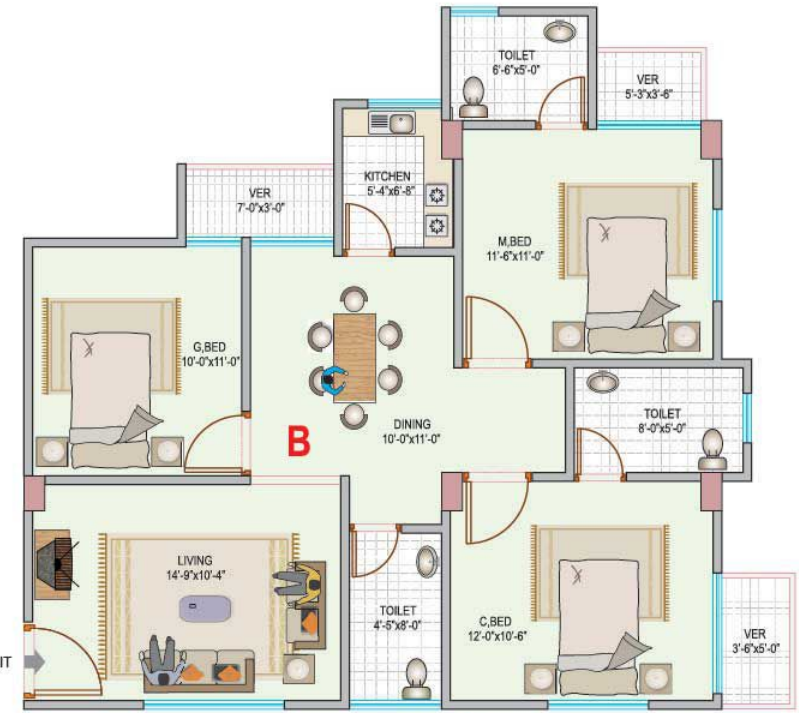

### Ground Floor Plan

30' - 0" WIDE ROAD

### Typical Floor Plan

30' - 0" WIDE ROAD

### Key Plan

TYPE	Area
A	1185 SFT
B	1175 SFT
C	1055 SFT
D	850 SFT

TYPE : A = 1185 SFT

TYPE : B = 1175 SFT

TYPE : C = 1055 SFT.

Key Plan

TYPE : D = 850 SFT.

Key Plan

## Perspective View