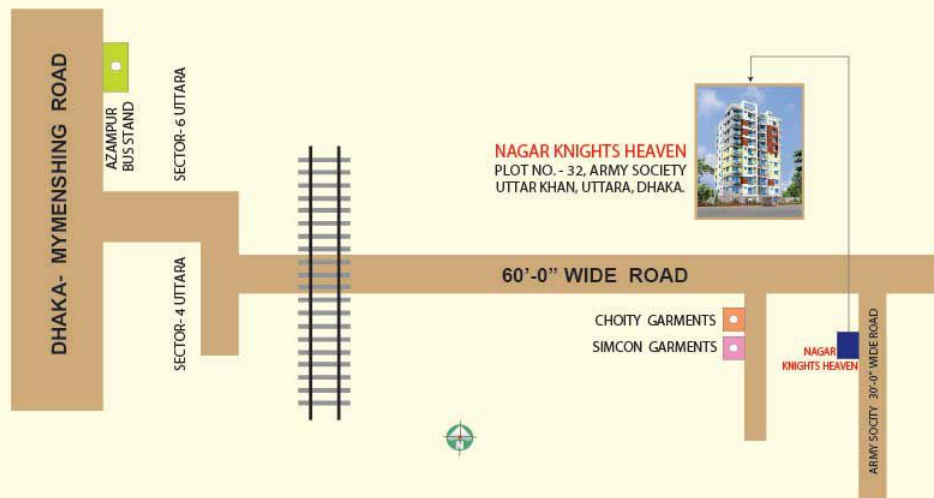

# Location Map

**NAGAR KNIGHTS HEAVEN**  
PLOT NO. - 32, ARMY SOCIETY  
UTTAR KHAN, UTTARA, DHAKA.

Location Map

Perspective View

### Ground Floor Plan

30' - 0" WIDE ROAD

### Typical Floor Plan

30' - 0" WIDE ROAD

### Key Plan

TYPE	Area
A	1185 SFT
B	1175 SFT
C	1055 SFT
D	850 SFT

TYPE : A = 1185 SFT

TYPE : B = 1175 SFT

TYPE : C = 1055 SFT.

Key Plan

TYPE : D = 850 SFT.

Key Plan