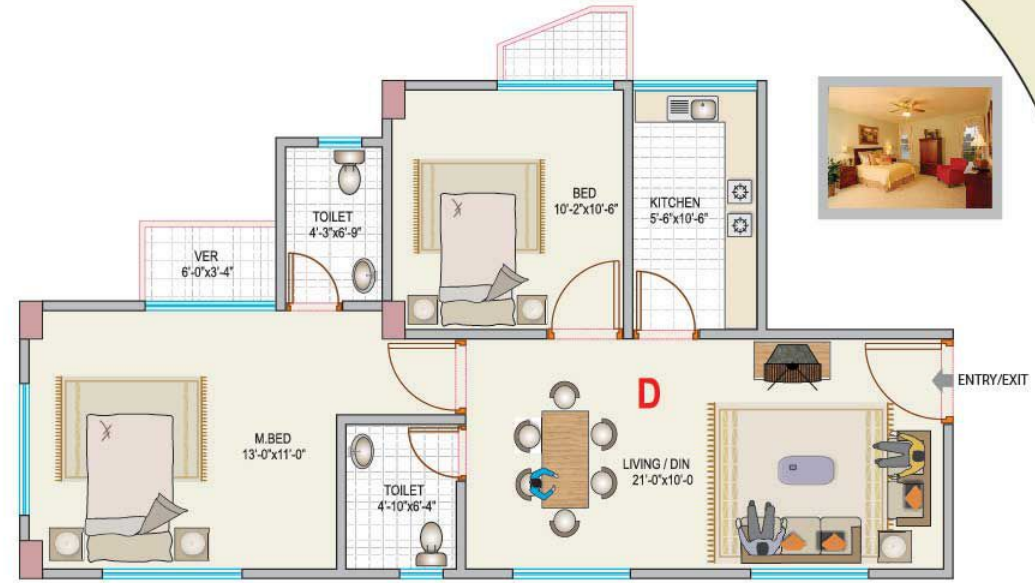

### Typical Floor Plan

30' - 0" WIDE ROAD

### Key Plan

TYPE	Area
A	1185 SFT
B	1175 SFT
C	1055 SFT
D	850 SFT

TYPE : A = 1185 SFT

TYPE : B = 1175 SFT

TYPE : C = 1055 SFT.

Key Plan

TYPE : D = 850 SFT.

Key Plan

## Perspective View