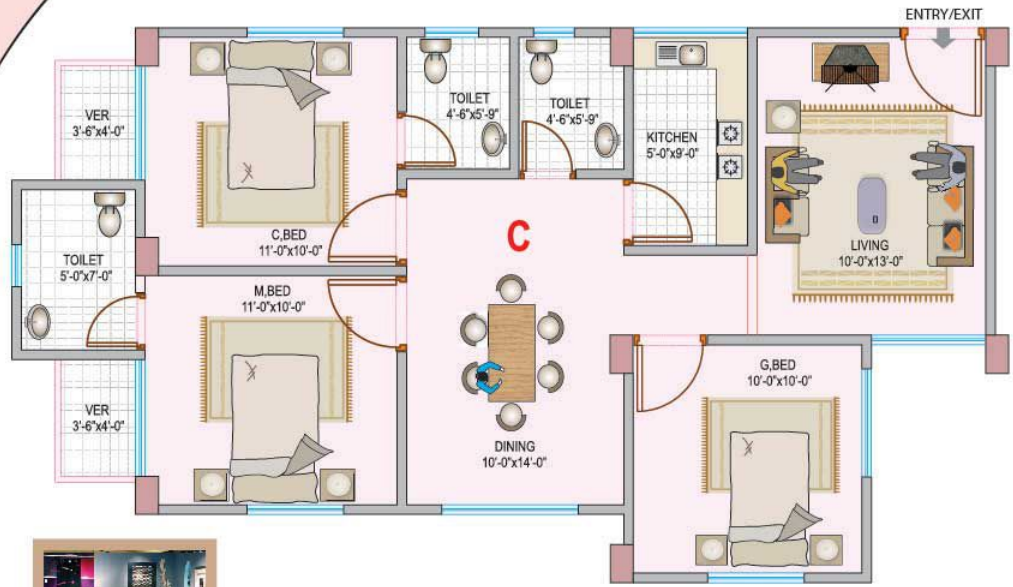

### Ground Floor Plan

30' - 0" WIDE ROAD

### Typical Floor Plan

30' - 0" WIDE ROAD

### Key Plan

TYPE	Area
A	1185 SFT
B	1175 SFT
C	1055 SFT
D	850 SFT

TYPE : A = 1185 SFT

TYPE : B = 1175 SFT

TYPE : C = 1055 SFT.

Key Plan

TYPE : D = 850 SFT.

Key Plan

## Perspective View