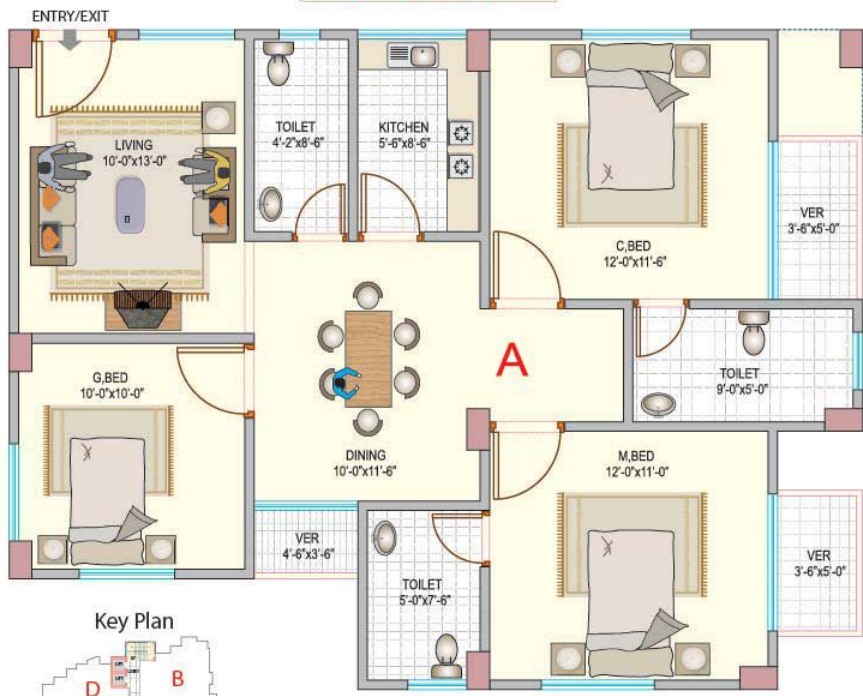

### Ground Floor Plan

30' - 0" WIDE ROAD

### Typical Floor Plan

30' - 0" WIDE ROAD

### Key Plan

TYPE	Area
A	1185 SFT
B	1175 SFT
C	1055 SFT
D	850 SFT

TYPE : A = 1185 SFT

TYPE : B = 1175 SFT

TYPE : C = 1055 SFT.

Key Plan

TYPE : D = 850 SFT.

Key Plan

## Perspective View